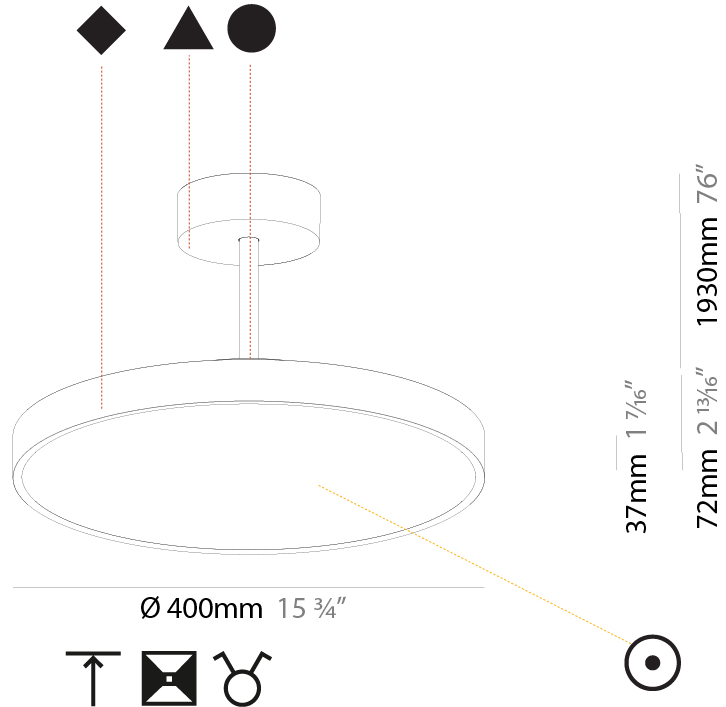

GENERAL

Series: Sign Diva Tube
Subseries: Sign Diva Tube
Partner: Prolicht
Division: Architectural
Installation: Suspension
Product Type: Pendant
Mounting Location: Ceiling
Light Distribution: Direct / Indirect

PHYSICAL

Shape: Round
Diameter (mm): 400
Diameter (in): 15 3/4
Height (mm): 72
Height (in): 2 13/16
Max. Overall Height (mm): 2002
Max. Overall Height (in): 78 13/16
Weight (kg): 3.314
Weight (lbs): 7.306
Diffuser: PMMA - Opal / Micro-Prism / Sparkling Secret / Vintage Industrial
Fixture Finish: SSR / BKV / CWI / CRY / HAB / UFT / ITA / RUA / FTG / MYG / LOD / PUS / FRO / FUP / KIA / POP / BLS / SPG / MEY / GOH / CHC / COM / ABZ / JAG / OBR / MOS / ROR
Fixture Material: PMMA / Extruded Aluminum / Steel

ELECTRICAL

Lamp Type: LED (Zhaga Standard)
Input Wattage (W): 30
Total Output Wattage (W): 27.8
Dimming: Tri-Mode (Non-Dimming and Phase Dimming (120Vac only) and 0-10V Dimming)
Driver Included: Yes
Driver Location: Integrated
Driver Type: Constant Current - Universal
Driver Class: Class 2
Input Voltage (V): 120 - 277
Constant Current (MA): 500 / 350

LED

Color Temperature (*K): 3000 / 3500 / 4000
Max. Delivered Lumen (lm): 3049 / 3019 / 3055 / 3117
Nominal Lumen (lm): 4182 / 4142 / 4189 / 4275
CRI: >90 CRI
Lamp Life (hrs): 50000

OPTICAL

RATINGS AND CERTIFICATIONS

Certified By: Certified for North American Standards
IP rating: IP20