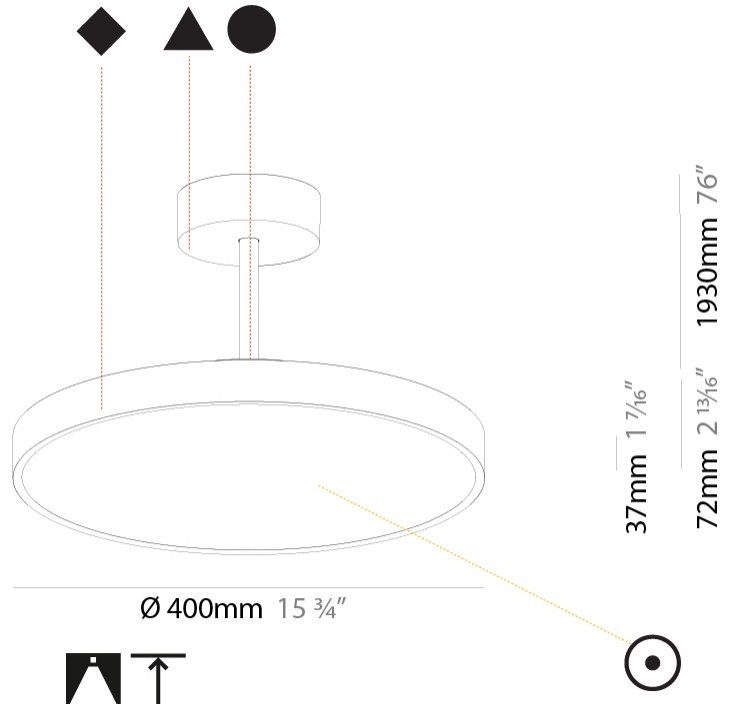

GENERAL

Series: Sign Diva Tube
Subseries: Sign Diva Tube
Partner: Prolicht
Division: Architectural
Installation: Suspension
Product Type: Pendant
Mounting Location: Ceiling
Light Distribution: Direct

PHYSICAL

Shape: Round
Diameter (mm): 400
Diameter (in): 15 3/4
Height (mm): 72
Height (in): 2 13/16
Max. Overall Height (mm): 2002
Max. Overall Height (in): 78 13/16
Weight (kg): 2.888
Weight (lbs): 6.366
Diffuser: PMMA - Opal / Micro-Prism / Sparkling Secret / Vintage Industrial
Fixture Finish: SSR / BKV / CWI / CRY / HAB / UFT / ITA / RUA / FTG / MYG / LOD / PUS / FRO / FUP / KIA / POP / BLS / SPG / MEY / GOH / CHC / COM / ABZ / JAG / OBR / MOS / ROR
Fixture Material: PMMA / Extruded Aluminum / Steel

ELECTRICAL

Lamp Type: LED (Zhaga Standard)
Input Wattage (W): 17
Total Output Wattage (W): 16
Dimming: Tri-Mode (Non-Dimming and Phase Dimming (120Vac only) and 0-10V Dimming)
Driver Included: Yes
Driver Location: Integrated
Driver Type: Constant Current - Universal
Driver Class: Class 2
Input Voltage (V): 120 - 277
Constant Current (MA): 500

LED

Color Temperature (°K): 2700 / 3000 / 3500 / 4000
Max. Delivered Lumen (lm): 1807 / 1943 / 1951 / 1991
Nominal Lumen (lm): 2250 / 2450 / 2430 / 2480
CRI: >90 CRI
Lamp Life (hrs): 50000

OPTICAL

RATINGS AND CERTIFICATIONS

Certified By: Certified for North American Standards
IP rating: IP20