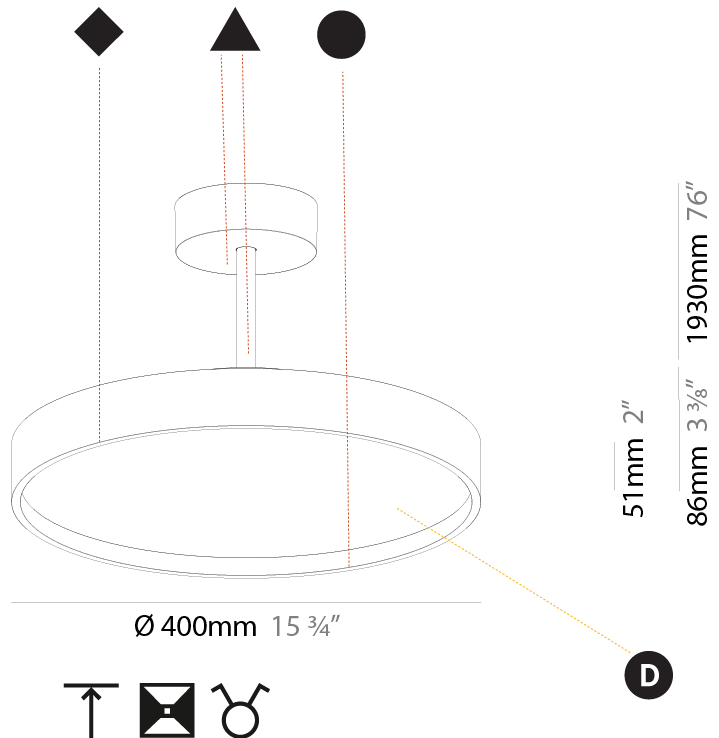

GENERAL

Series: Sign Diva Tube
Subseries: Sign Diva Tube Korona
Partner: Prolicht
Division: Architectural
Installation: Suspension
Product Type: Pendant
Mounting Location: Ceiling
Light Distribution: Direct / Indirect

PHYSICAL

Shape: Round
Diameter (mm): 400
Diameter (in): 15 3/4
Height (mm): 86
Height (in): 3 3/8
Max. Overall Height (mm): 2016
Max. Overall Height (in): 79 3/8
Weight (kg): 3.251
Weight (lbs): 7.167
Diffuser: PMMA - Opal / Micro-Prism / Sparkling Secret / Vintage Industrial
Fixture Finish: SSR / BKV / CWI / CRY / HAB / UFT / ITA / RUA / FTG / MYG / LOD / PUS / FRO / FUP / KIA / POP / BLS / SPG / MEY / GOH / CHC / COM / ABZ / JAG / OBR / MOS / ROR
Fixture Material: PMMA / Extruded Aluminum / Steel

ELECTRICAL

Lamp Type: LED (Zhaga Standard)
Input Wattage (W): 30
Total Output Wattage (W): 16 / 11.8
Dimming: Tri-Mode (Non-Dimming and Phase Dimming (120Vac only) and 0-10V Dimming)
Driver Included: Yes
Driver Location: Integrated
Driver Type: Constant Current - Universal
Driver Class: Class 2
Input Voltage (V): 120 - 277
Constant Current (MA): 500 / 350

LED

Color Temperature (*K): 2700 / 3000 / 3500 / 4000
Max. Delivered Lumen (lm): 3409 / 3019 / 3055 / 3117
Nominal Lumen (lm): 4182 / 4142 / 4189 / 4275
CRI: >90 CRI
Lamp Life (hrs): 50000

OPTICAL

RATINGS AND CERTIFICATIONS

Certified By: Certified for North American Standards
IP rating: IP20